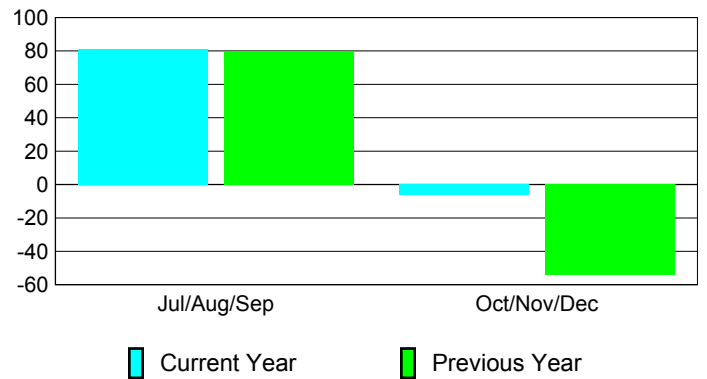

Comparison of Membership Gain/Loss

Current Year Compared to the Previous Year